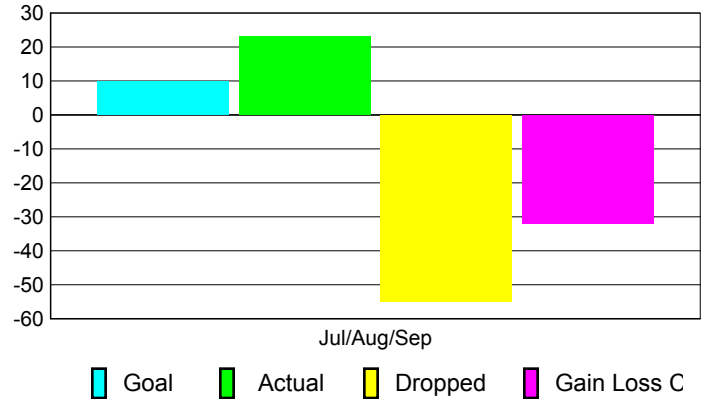

Membership Results 2010-2011

Goal, New, Dropped, Gain/Loss